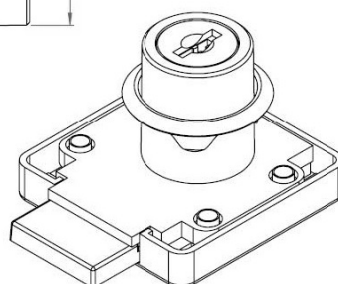

PRODUCT SHEET

Description:

Rim Lock 850, $\varnothing 19 \times 22 \text{mm}$, Drawer, Brass Pl, CK SISO

Item number:

14.01.059-0

Units	Box	Carton	HS Code	Barcode
Pcs.	12	192	8301300000	
				5704866032421

SISO A/S

Mileparken 11
DK-2740 Skovlunde
Denmark
VAT: DK 24786013

Phone +45 45 830 900

www.siso.dk
siso@siso.dk

Danske Bank
Nytorv Branch
Copenhagen
SWIFT: DABADKKK

Account no.
4180 3112 112936
IBAN Account
DK7230003112112936